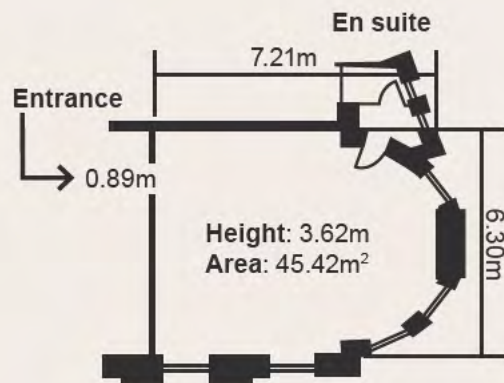

This space can be hired together with its ante room, the Caxton Room, which is perfectly positioned to serve as a space for catering, registration, or smaller break out groups.

CAPACITY

- Theatre Style 22
- Boardroom 22
- Formal Dinner 22 Standing