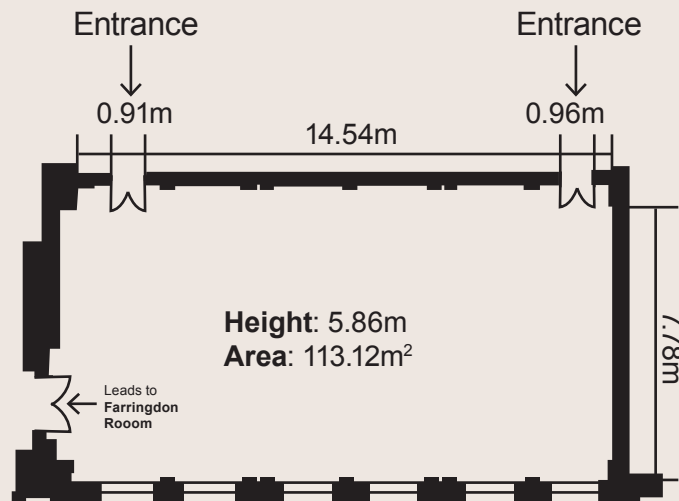

# BRIDEWELL HALL

Bridewell Hall is an elegant space with high-ceilings and large windows, lending itself just as easily to conferences, lectures and AGMs as to lavish parties, formal dinners and wedding receptions.

## CAPACITY

- Theatre Style 150
- Boardroom 36
- Classroom 60
- U-Shaped 30
- Cabaret 80-90
- Formal Dinner 100
- Standing 180

*Capacities dependent on other in room requirements*